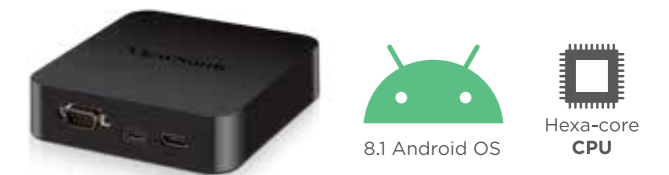

Find out more at:
www.viewsonic.com/education
www.myviewboard.com

Small in Form Big on Performance

ViewSonic ViewBoard Box

An oasis of knowledge at your fingertips

Perfect for hybrid classrooms or remote collaborations, access and share content, documents, files when you connect the ViewBoard Box with your display, projector, or monitor. Every lesson or meeting will be transformed into an interactive hub of ideas.

ViewSonic ViewBoard Box

Transform your displays, projectors, and monitors with the powerful ViewSonic ViewBoard Box (VBS100). Calibrated with a Hexa-core CPU performance, it unleashes PC-like power and extends the longevity of your displays. The ViewBoard Box features a great collection of Android and myViewBoard apps for all your productivity, collaboration, and entertainment needs for more interactive meetings and lessons. Powered over Ethernet and equipped with remote management, IT managers can easily install the ViewBoard Box and manage multiple displays wherever, whenever they are.

Performance right out of the box

Elevate your older interactive display models to a powerful CPU with the ViewBoard Box. Equipped with Hexa-core CPU performance, the ViewBoard Box helps to boost the stability and system speed of your interactive flat panel for extended product life.